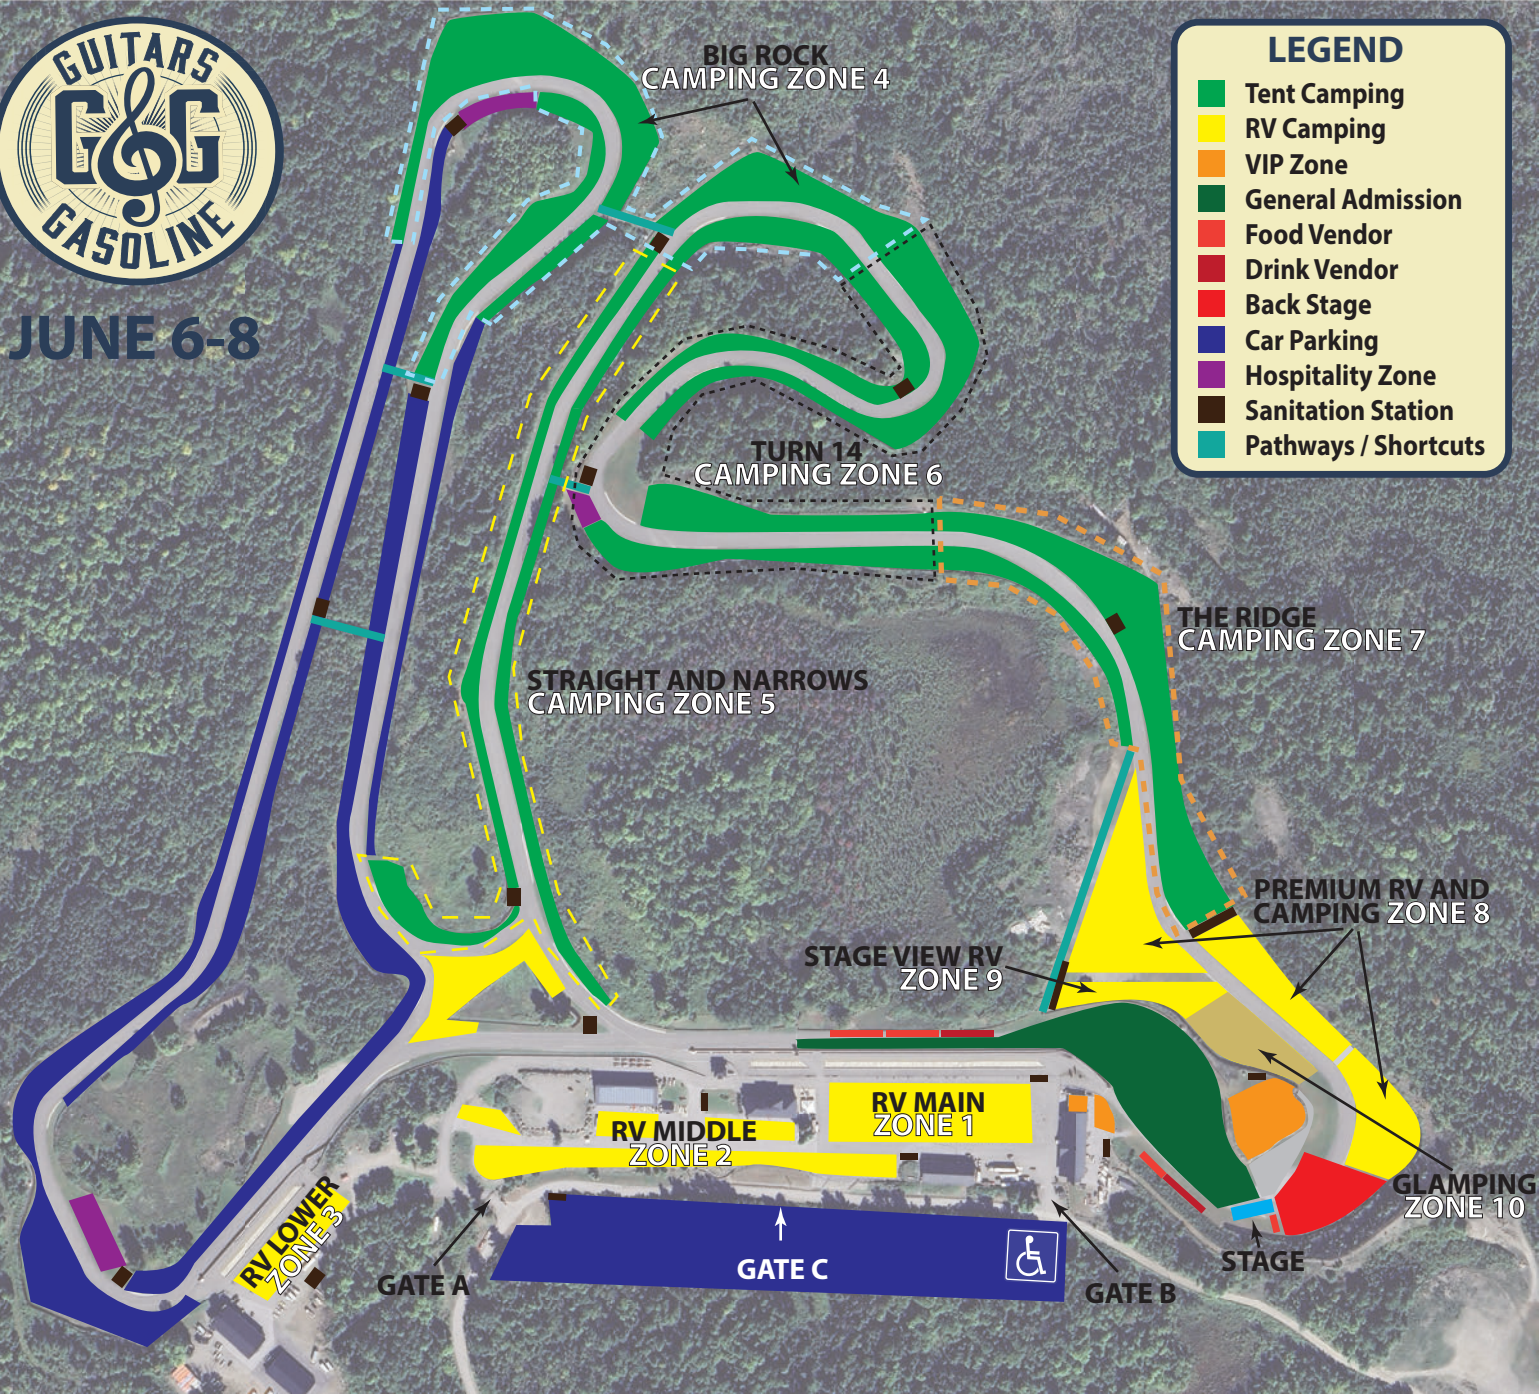

JUNE 6-8

LEGEND

- Tent Camping
- RV Camping
- VIP Zone
- General Admission
- Food Vendor
- Drink Vendor
- Back Stage
- Car Parking
- Hospitality Zone
- Sanitation Station
- Pathways / Shortcuts

BIG ROCK
CAMPING ZONE 4

TURN 14
CAMPING ZONE 6

STRAIGHT AND NARROWS
CAMPING ZONE 5

THE RIDGE
CAMPING ZONE 7

PREMIUM RV AND
CAMPING ZONE 8

STAGE VIEW RV
ZONE 9

RV MIDDLE
ZONE 2

RV MAIN
ZONE 1

RV LOWER
ZONE 3

GLAMPING
ZONE 10

GATE A

GATE C

GATE B

STAGE